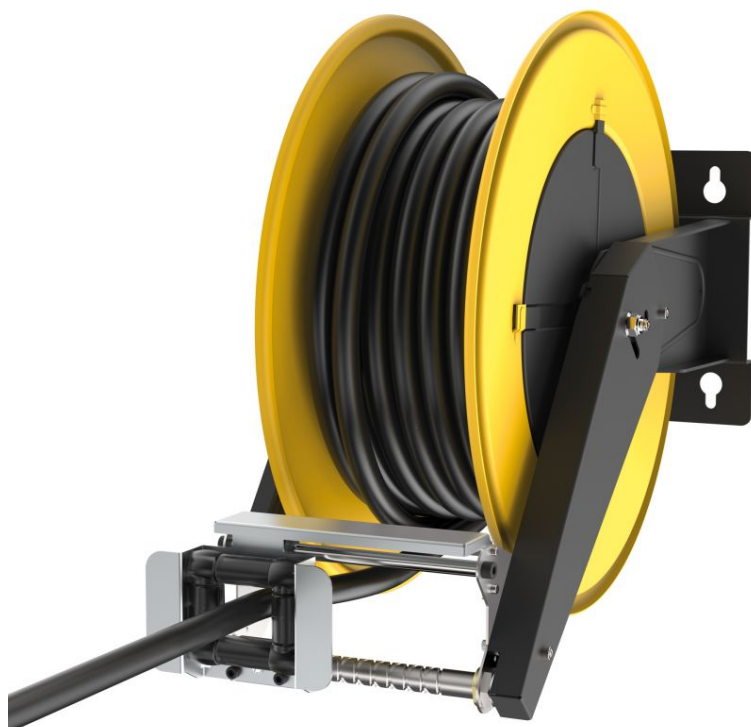

P/N 0E77/45402

Automatic hose guide in painted steel s. 540 for hose
1"

SECTORS OF USE

FEATURES

OVERALL DIMENSIONS (mm)